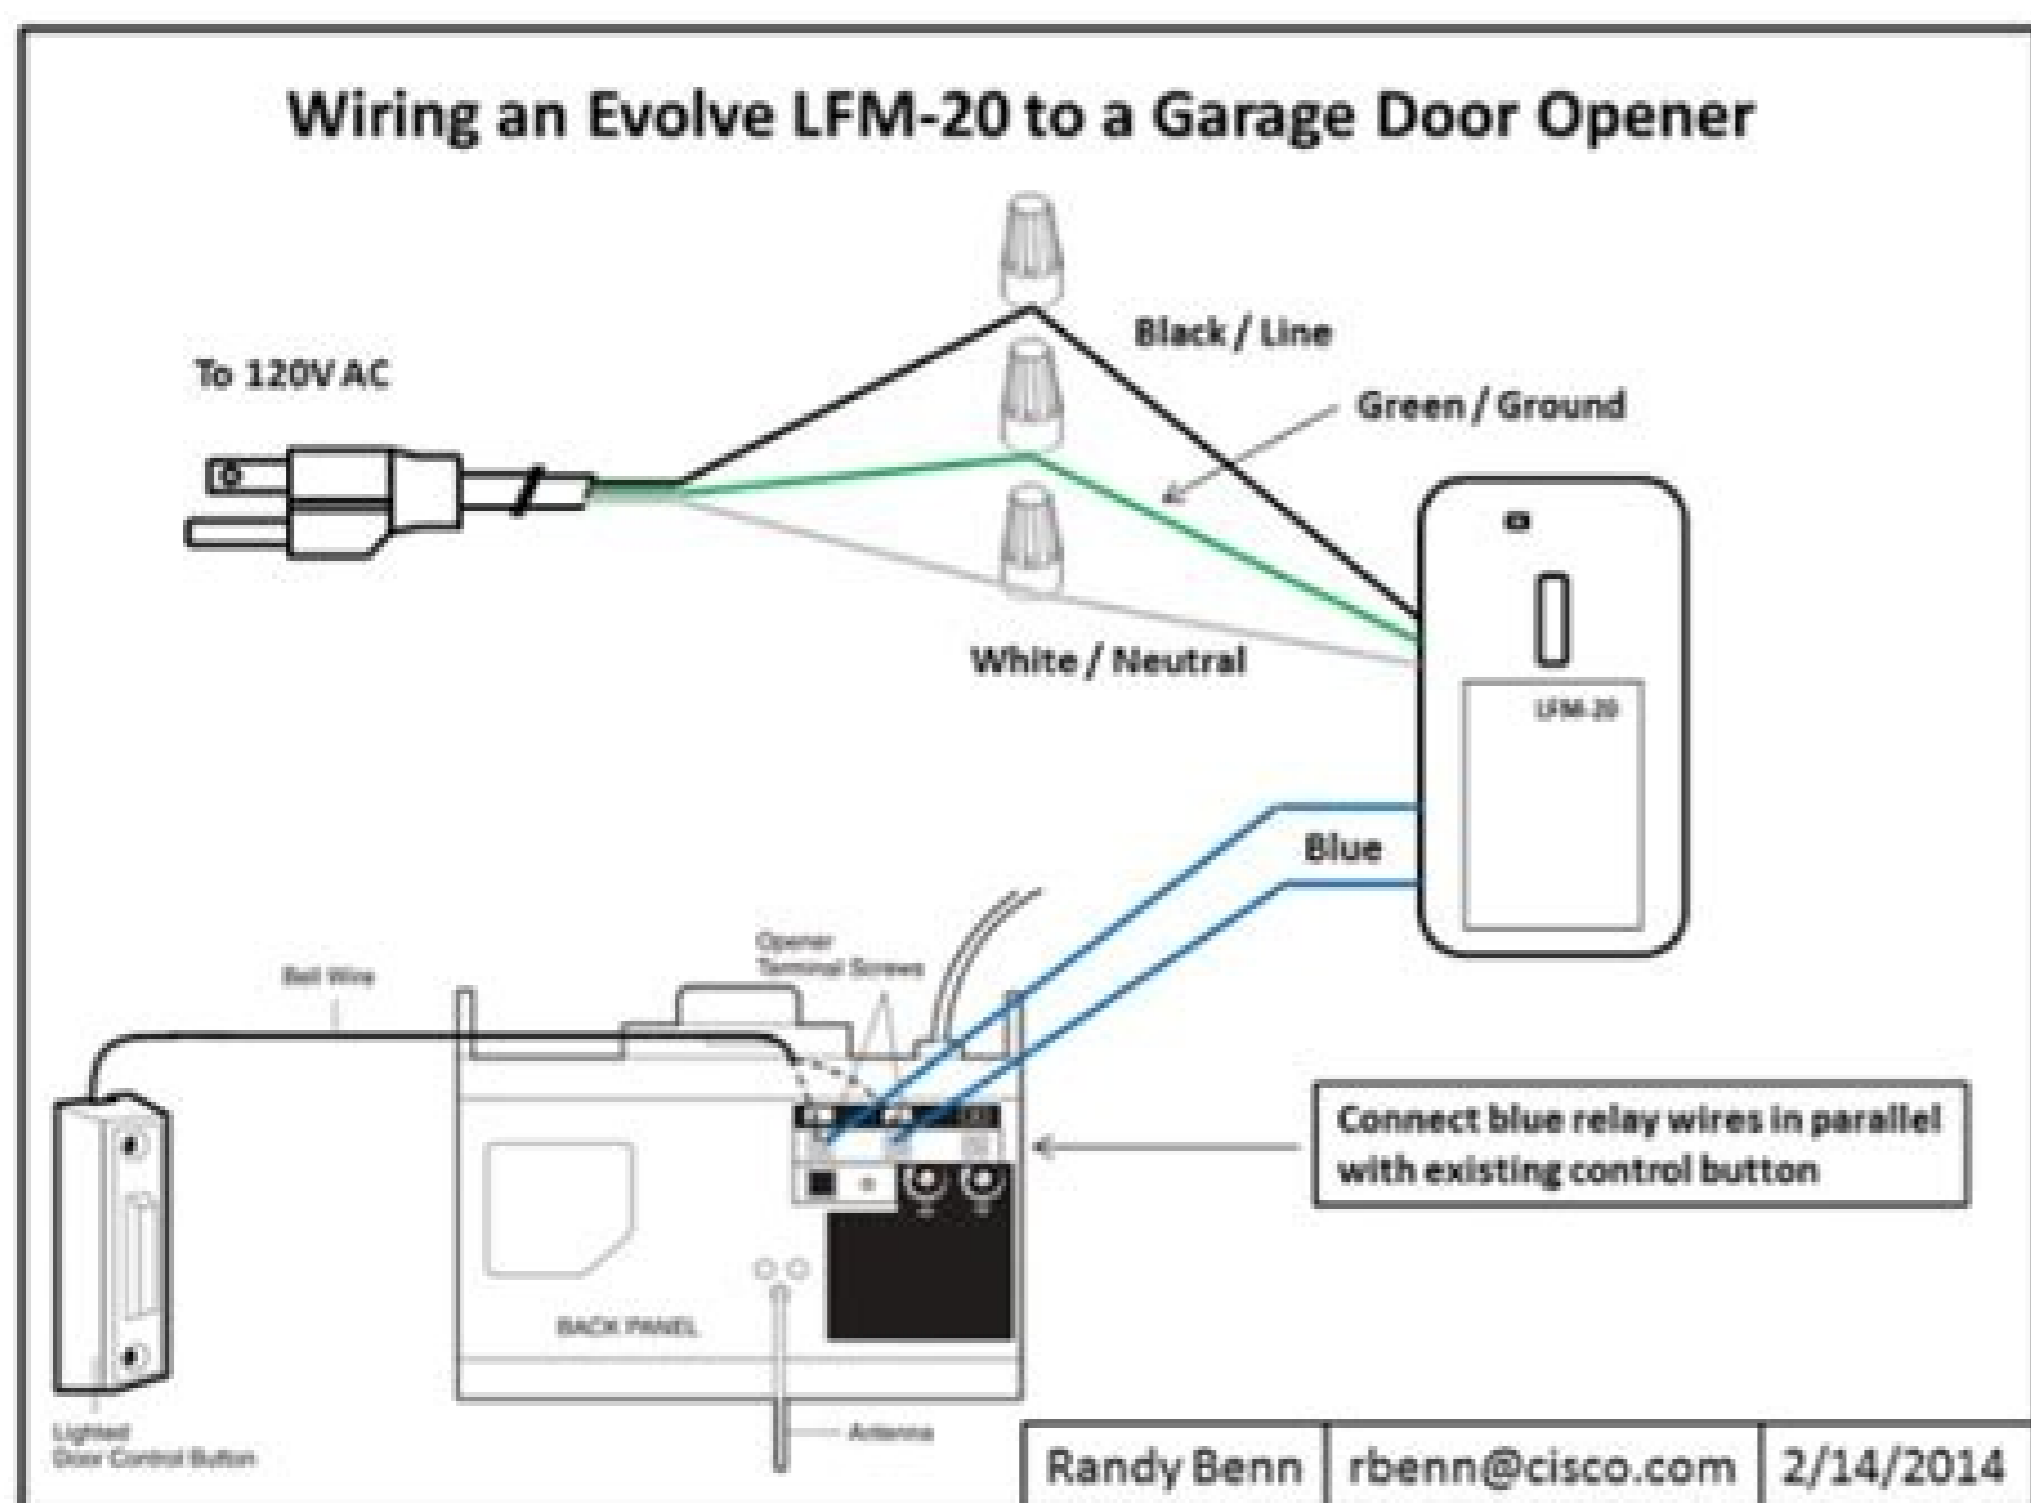

Dyson hot and cold fan instructions. Dyson hot and cool fan instructions. Dyson hot and cold instruction manual.